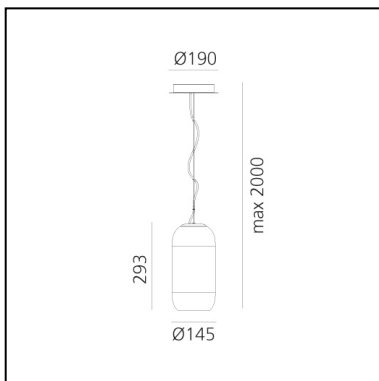

## LUMINAIRE

- Watt: **5,7W**
- Delivered lumens output: **272lm**
- CCT: **2700K**
- Efficiency: **58%**
- Efficacy: **54.43lm/W**
- CRI: **80**

## FEATURES

- Article Code: **1406010A**
- Colour: **Silver**
- Installation: **Suspension**
- Material: **Blown glass, aluminium**
- Series: **Design Collection**
- Environment: **Indoor**
- design by: **BIG - Bjarke Ingels Group**

## DIMENSIONS

- Height: **cm 29**
- Diameter: **cm 14.5**
- Base Diameter: **cm 19**
- Max Height from ceiling: **cm 200**